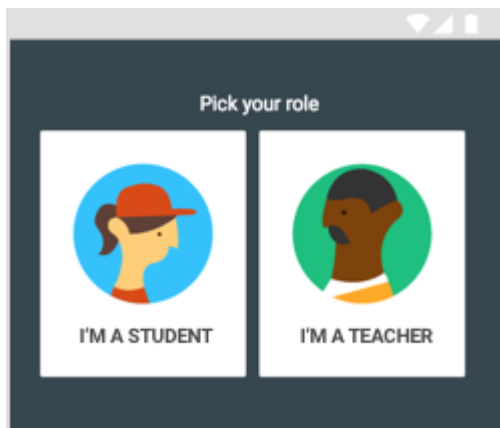

# Sign in for the first time – using an iPad or iPhone.

Before you begin: Install the Classroom app on your device. For details, see [Get the Classroom app](#).

1. Tap Classroom .
2. Tap Get Started.

3. Tap Add account.
4. Enter the email address for your Classroom account and tap Next.

5. Enter your password and tap Next.

6. If there is a welcome message, read it and tap Accept.
7. If you are using a G Suite for Education account, tap I'm A Student or I'm A Teacher.  
Note: Users with personal Google Accounts won't see this option.