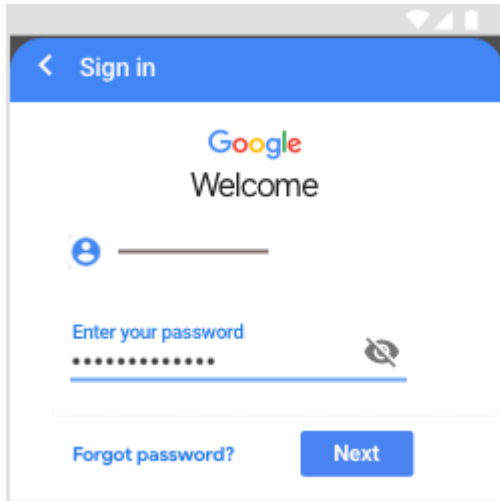

# Sign in for the first time – using an iPad or iPhone.

Before you begin: Install the Classroom app on your device. For details, see [Get the Classroom app](#).

1. Tap Classroom .
2. Tap Get Started.

3. Tap Add account.
4. Enter the email address for your Classroom account and tap Next.

5. Enter your password and tap Next.

6. If there is a welcome message, read it and tap Accept.
7. If you are using a G Suite for Education account, tap I'm A Student or I'm A Teacher.  
Note: Users with personal Google Accounts won't see this option.