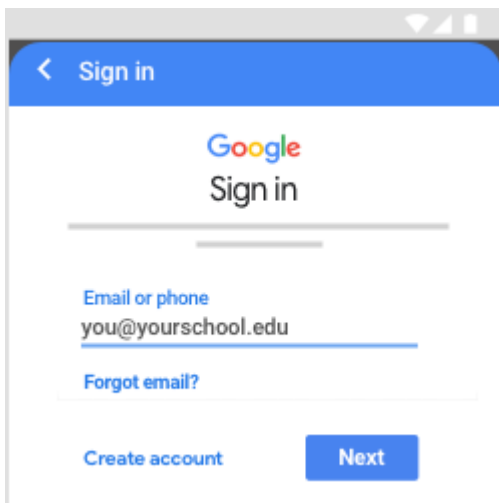

# Sign in for the first time – using an iPad or iPhone.

Before you begin: Install the Classroom app on your device. For details, see [Get the Classroom app](#).

1. Tap Classroom .
2. Tap Get Started.

3. Tap Add account.
4. Enter the email address for your Classroom account and tap Next.

5. Enter your password and tap Next.

6. If there is a welcome message, read it and tap Accept.
7. If you are using a G Suite for Education account, tap I'm A Student or I'm A Teacher.  
Note: Users with personal Google Accounts won't see this option.